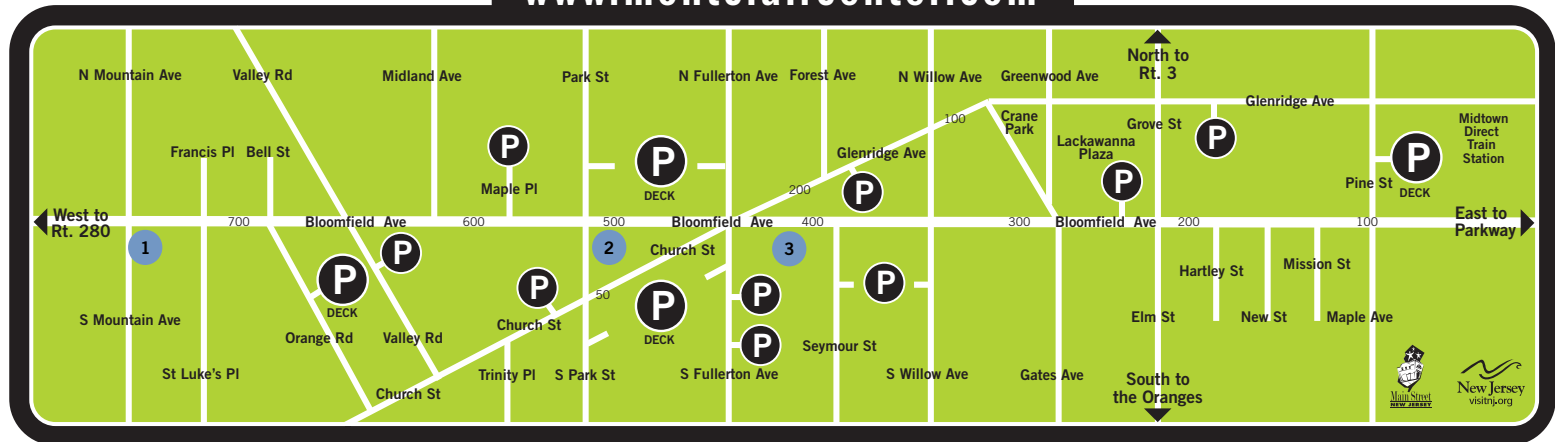

The Wilshire Grand Hotel

www.thewilshiregrandhotel.com
350 Pleasant Valley Way, West Orange, NJ 07052
973.731.7007

www.montclaircenter.com